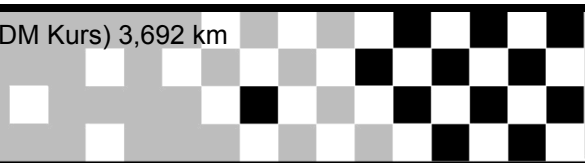

DMV BADEN CUP

Hockenheimring/D • 06.-07. August 2016

DRC 6 Hockenheimring / D

Suzuki Gladius Trophy

Hockenheimring (IDM Kurs) 3,692 km

Qualify Q1+Q2

Pos.	St.Nr.	Name	Nat	Motorrad	Gesamtbestzeit	R1. Best Tm	R2. Best Tm
1	G2	Sascha Schoder	GER	Suzuki Gladius	1:41.219	1:41.219	1:41.797
2	94	Pascal Lenz	GER	Suzuki Gladius	1:41.742	1:41.742	1:41.780
3	G134	Uwe Seitz	GER	Suzuki Gladius	1:41.883	1:41.883	
4	63	Kai-Uwe Lenz	GER	Suzuki Gladius	1:41.932	1:41.932	1:42.187
5	16	Kay Metzke	GER	Suzuki Gladius	1:42.652	1:42.652	1:42.926
6	38	Bastian Dreier	GER	Suzuki Gladius	1:43.209	1:43.209	
7	66	Frank Hofmann	GER	Suzuki Gladius	1:43.341	1:43.341	1:46.943
8	5	Kevin Mattfeld	GER	Suzuki Gladius	1:43.383	1:46.672	1:43.383
9	53	Patrick Senger	GER	Suzuki Gladius	1:43.872	1:44.445	1:43.872
10	3	Bastian Ubl	GER	Suzuki Gladius	1:44.022	1:44.848	1:44.022
11	15	Ludwig Plinke	GER	Suzuki Gladius	1:44.191	1:44.997	1:44.191
12	21	Carsten Stork	GER	Suzuki Gladius	1:45.236	1:45.987	1:45.236
13	47	Rene Rammelmüller	GER	Suzuki Gladius	1:45.366	1:48.385	1:45.366
14	90	Philip Einzmann	GER	Suzuki Gladius	1:45.398	1:46.431	1:45.398
15	7	Stefanie Menzel	GER	Suzuki Gladius	1:45.466	1:47.358	1:45.466
16	77	Thorsten Thenhart	GER	Suzuki Gladius	1:45.574	1:46.356	1:45.574
17	9	Alexander Von Reth	GER	Suzuki Gladius	1:45.861	1:45.861	1:51.226
18	58	Jens Theuer	GER	Suzuki Gladius	1:46.184	1:47.512	1:46.184
19	74	Steven Bussmer	GER	Suzuki Gladius	1:46.279	1:46.279	1:46.371
20	4	Eva Stein	GER	Suzuki Gladius	1:46.621	1:50.420	1:46.621
21	10	Maximilian Geenen	GER	Suzuki Gladius	1:46.898	1:46.898	1:47.120
22	G22	Christian Graf	GER	Suzuki Gladius	1:47.086	1:47.627	1:47.086
23	44	Jens-Peter Reiners	GER	Suzuki Gladius	1:47.295	1:49.795	1:47.295
24	G69	Marvin Eckert	GER	Suzuki Gladius	1:47.313	1:47.313	1:47.370
25	98	Andree Schieberner	GER	Suzuki Gladius	1:47.320	1:47.329	1:47.320
26	99	Timo Scheiwe	GER	Suzuki Gladius	1:48.944	1:52.755	1:48.944
27	12	Moritz Möbius	GER	Suzuki Gladius	1:49.125	1:52.591	1:49.125
28	92	Arne Mudra	GER	Suzuki Gladius	1:50.253	1:52.865	1:50.253
29	65	Uli Löhr	GER	Suzuki Gladius	1:50.307	1:50.307	1:50.645
30	70	Marco Groß	GER	Suzuki Gladius	1:54.895	1:58.855	1:54.895
31	64	Sarina Sabel	GER	Suzuki Gladius	1:55.253		1:55.253