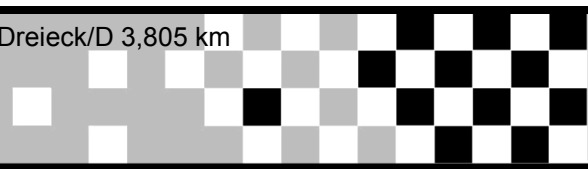

ADAC FSP World of Motorcycles

Schleizer Dreieck/D • 27.-29. Mai 2016

FSP World of Motorcycles

Suzuki Gladius Trophy

Schleizer Dreieck/D 3,805 km

Q1+Q2

Pos.	St.Nr.	Name	Nat	Klasse	Motorrad	ambbestzeit	R1. Best Tm	R2. Best Tm
1	74	Daniel Bergau	GER	Gladius	Suzuki Gladius	1:40.480	1:40.480	1:45.579
2	63	Kai-Uwe Lenz	GER	Gladius	Suzuki Gladius	1:40.592	1:40.592	1:41.819
3	7	Marcus Andruchiewicz	GER	Gladius	Suzuki Gladius	1:40.709	1:40.709	1:41.906
4	2	Sascha Schoder	GER	Gladius	Suzuki Gladius	1:41.397	1:41.397	1:42.300
5	94	Pascal Lenz	GER	Gladius	Suzuki Gladius	1:41.550	1:41.688	1:41.550
6	38	Bastian Dreier	GER	Gladius	Suzuki Gladius	1:42.194	1:43.038	1:42.194
7	69	Alexander Jolig	GER	Gladius	Suzuki Gladius	1:43.126	1:44.813	1:43.126
8	3	Bastian Ubl	GER	Gladius	Suzuki Gladius	1:43.238	1:44.134	1:43.238
9	47	Christoffer Bussemer	GER	Gladius	Suzuki Gladius	1:43.312	1:43.312	1:44.625
10	9	Alexander von Reth	GER	Gladius	Suzuki Gladius	1:43.394	1:46.230	1:43.394
11	64	Klaus-Dieter Braun	GER	Gladius	Suzuki Gladius	1:43.416	1:43.416	1:43.440
12	16	Kay Metzke	GER	Gladius	Suzuki Gladius	1:43.436	1:44.401	1:43.436
13	90	Philip Einzmann	GER	Gladius	Suzuki Gladius	1:44.247	1:46.419	1:44.247
14	G22	Thomas Helldobler	GER	Gladius	Suzuki Gladius	1:44.747	1:46.944	1:44.747
15	15	Ludwig Plinke	GER	Gladius	Suzuki Gladius	1:44.883	1:44.883	1:45.121
16	66	Stefanie Menzel	GER	Gladius	Suzuki Gladius	1:45.432	1:46.807	1:45.432
17	G27	Jeniffer Lehmann	GER	Gladius	Suzuki Gladius	1:45.687	1:45.687	
18	53	Patrick Senger	GER	Gladius	Suzuki Gladius	1:45.828	1:47.077	1:45.828
19	58	Jens Theuer	GER	Gladius	Suzuki Gladius	1:46.907	1:47.675	1:46.907
20	5	Kevin Mattfeldt	GER	Gladius	Suzuki Gladius	1:47.136	1:49.282	1:47.136
21	10	Maximilian Geenen	GER	Gladius	Suzuki Gladius	1:47.447	1:49.138	1:47.447
22	4	Marvin Eckert	GER	Gladius	Suzuki Gladius	1:47.472	1:47.472	1:48.987
23	8	Niklas Wiesner	GER	Gladius	Suzuki Gladius	1:47.498	1:47.577	1:47.498
24	99	Timo Scheiwe	GER	Gladius	Suzuki Gladius	1:48.209	1:48.209	1:48.913
25	G34	Jens Kuck	GER	Gladius	Suzuki Gladius	1:49.386	1:49.386	
26	65	Uli Löhr	GER	Gladius	Suzuki Gladius	1:49.511	1:50.611	1:49.511
27	92	Arne Mudra	GER	Gladius	Suzuki Gladius	1:50.514	1:52.272	1:50.514
28	44	Jens-Peter Reiners	GER	Gladius	Suzuki Gladius	1:50.606	1:50.731	1:50.606
29	12	Moritz Möbius	GER	Gladius	Suzuki Gladius	1:54.991	1:56.874	1:54.991
30	70	Marco Groß	GER	Gladius	Suzuki Gladius	1:59.337	1:59.573	1:59.337